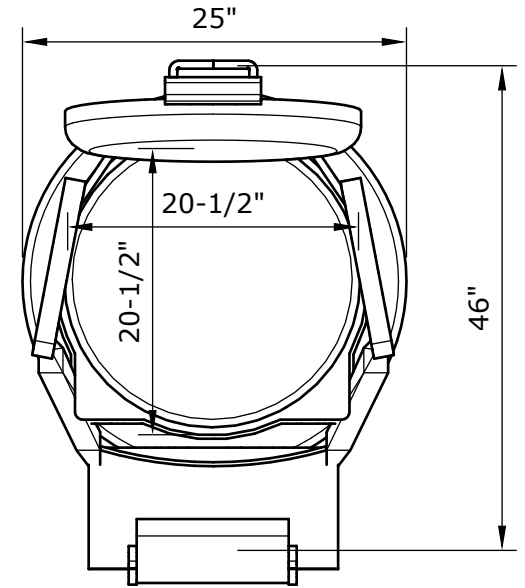

Dimensions
Zagato Barber Chair

#1147

All Units in INCHES
Accuracy: +/- 1/4"

Top View

Front View

Right View