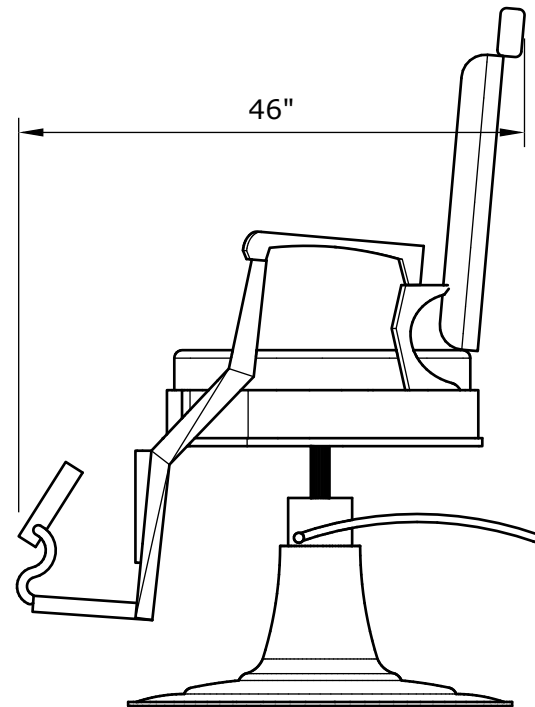

Dimensions
Zagato Barber Chair

#1147

All Units in INCHES
Accuracy: +/- 1/4"

Top View

Front View

Right View